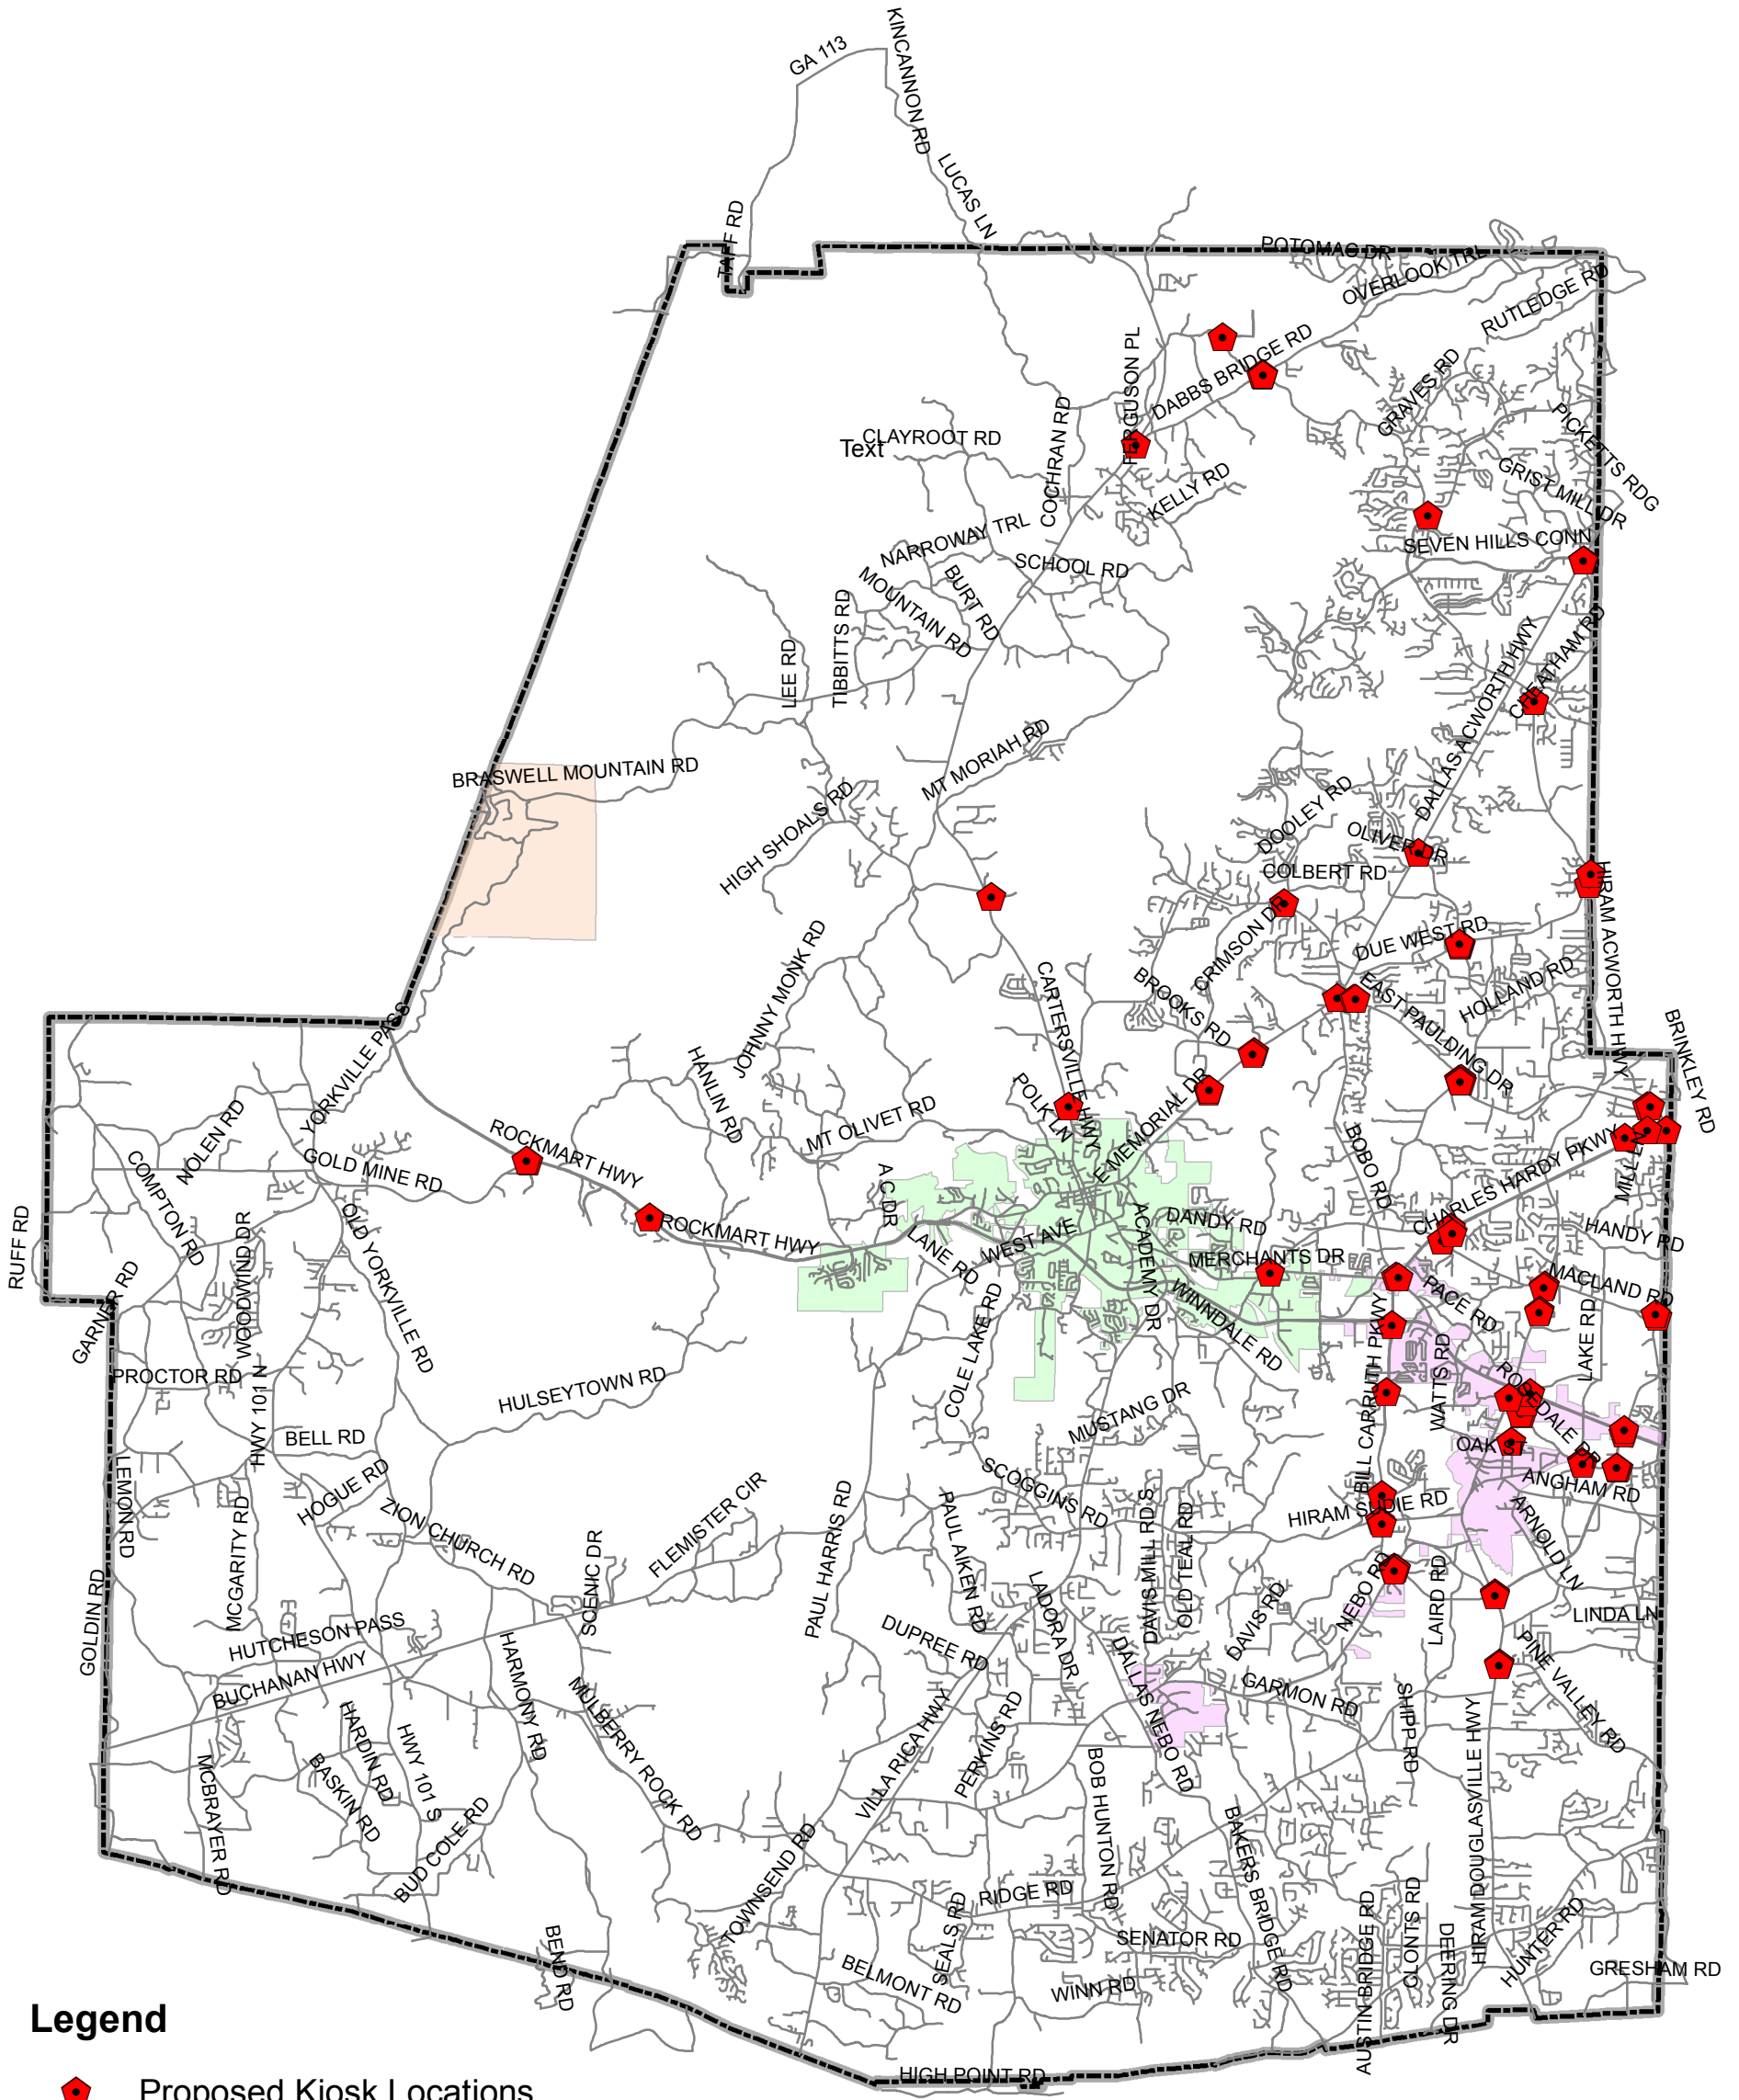

Proposed Kiosk Locations

Legend

 Proposed Kiosk Locations

 Streets

Municipalities

Municipality

 BRASWELL

 DALLAS

 HIRAM

 County Boundary

0 0.75 1.5 3 4.5 6 Miles