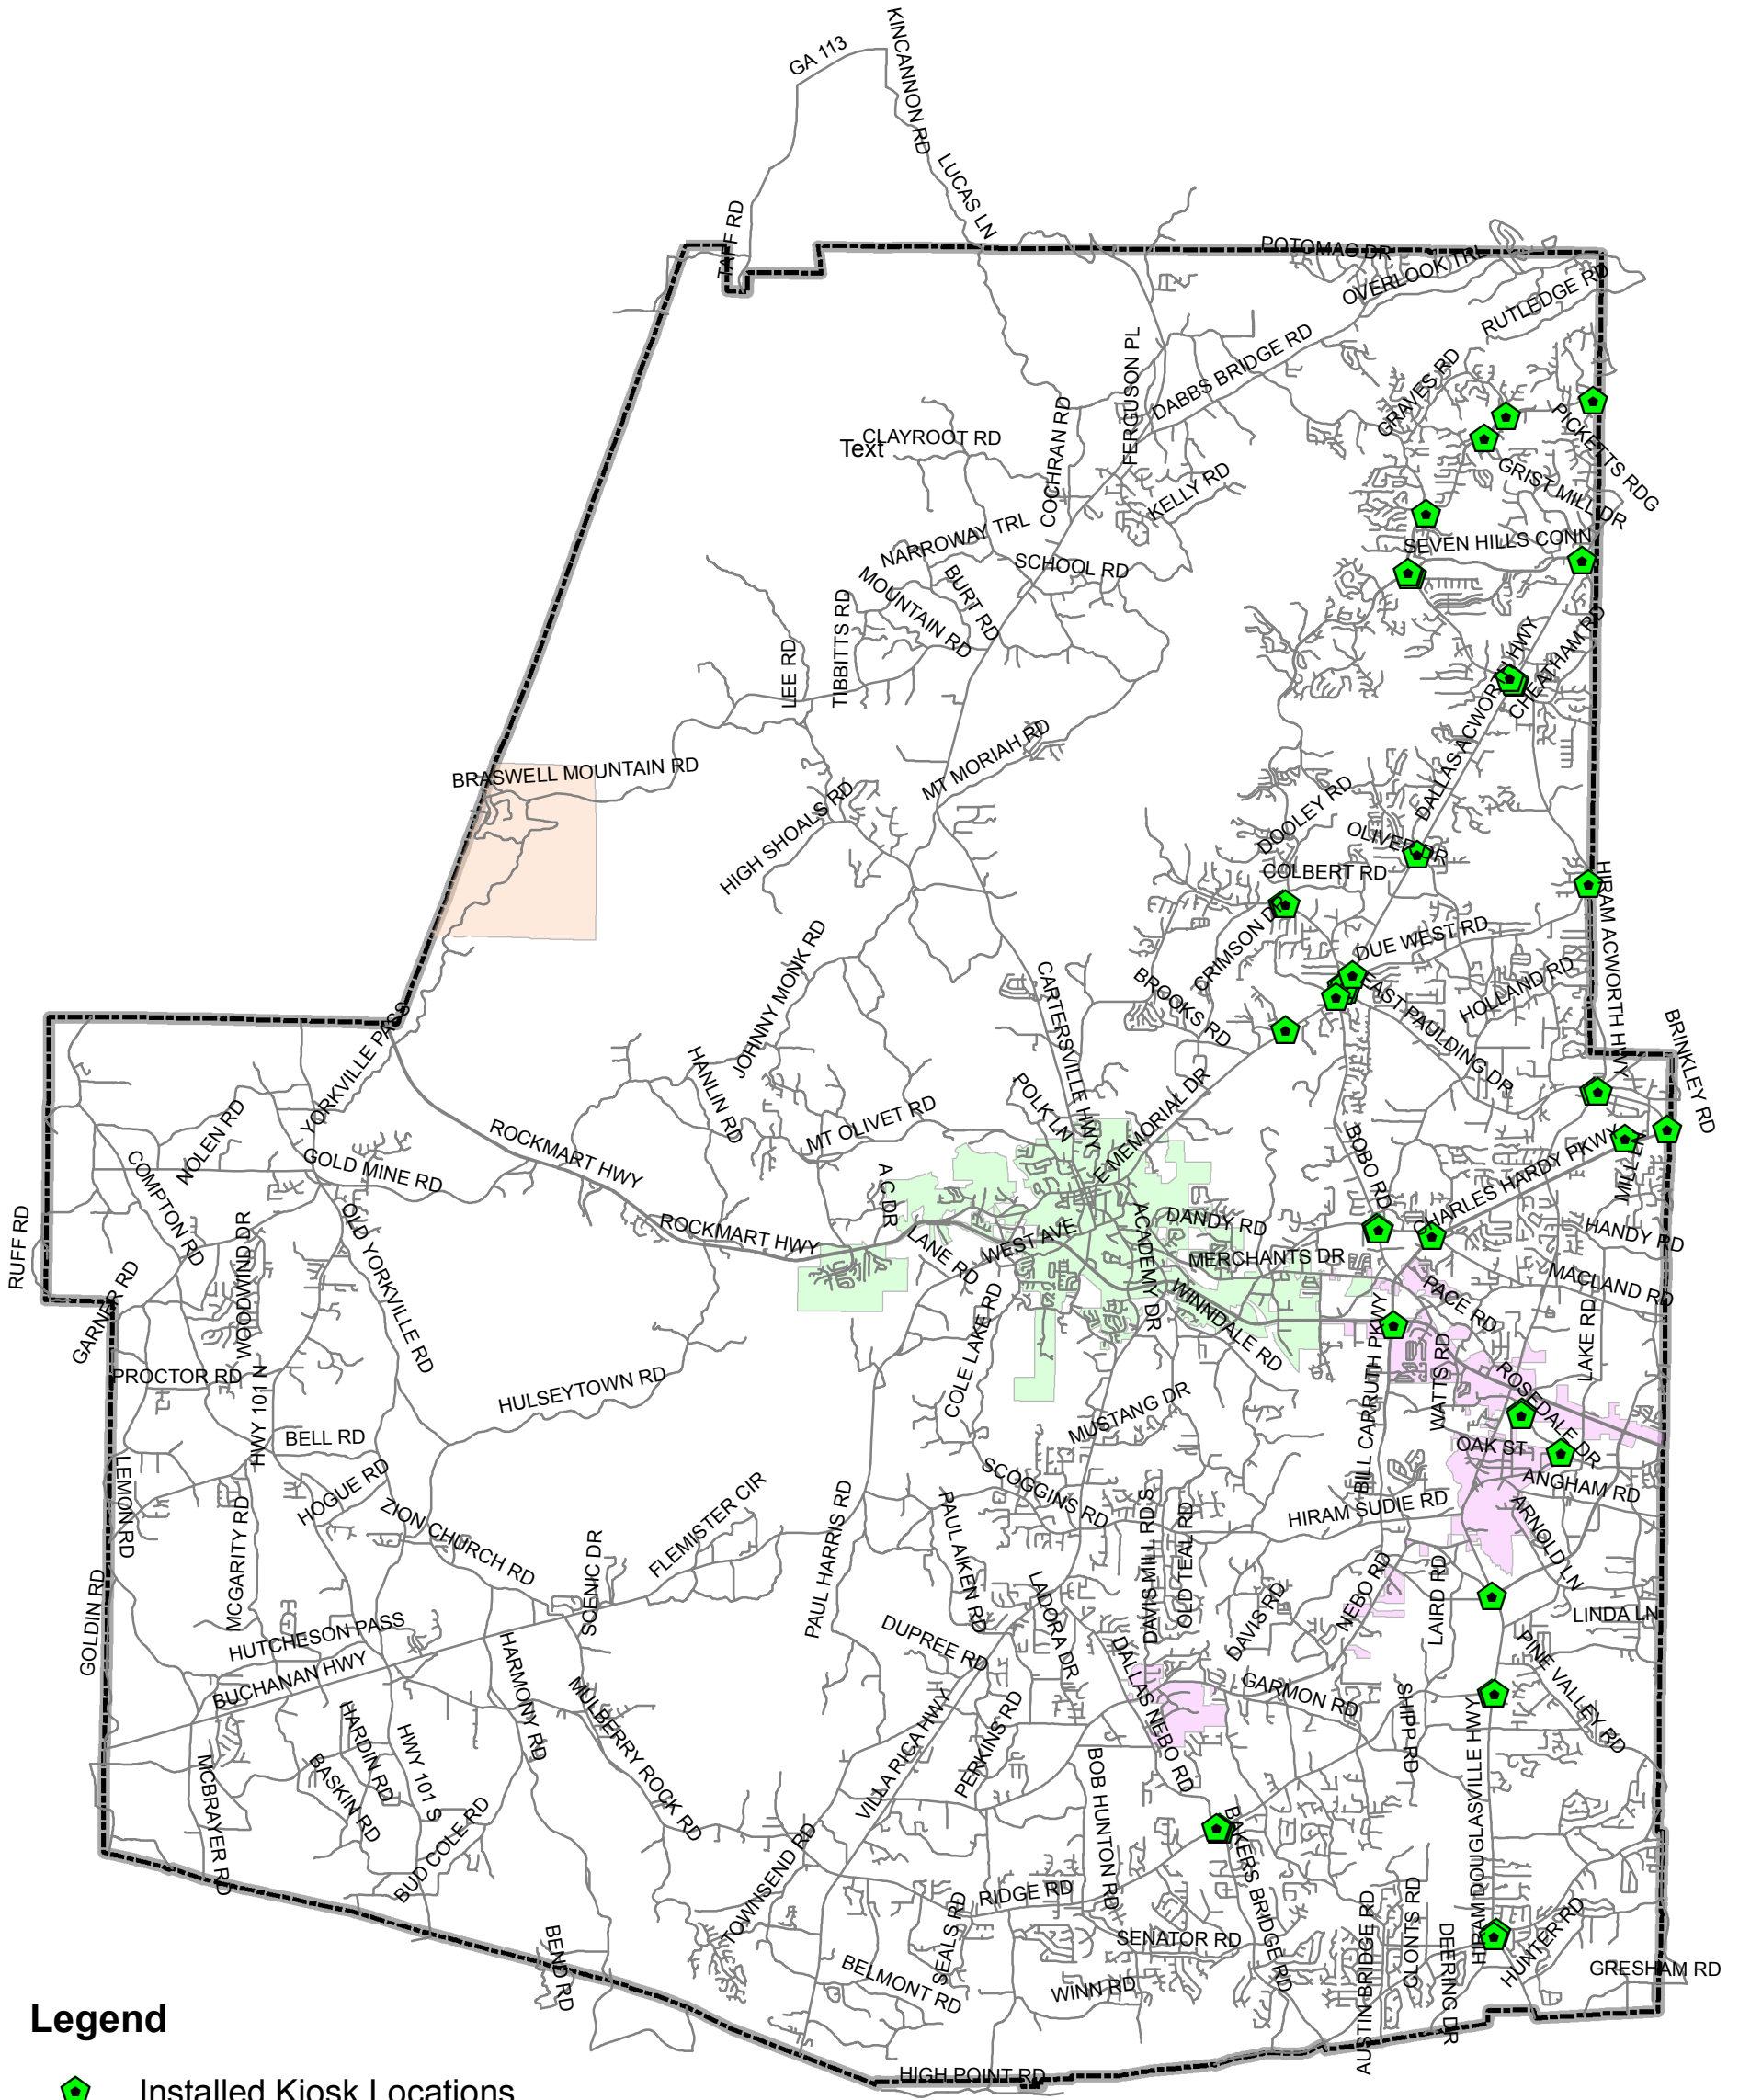

# Installed Kiosk Locations

## Legend

 Installed Kiosk Locations

 Streets

## Municipalities

### Municipality

 BRASWELL

 DALLAS

 HIRAM

 County Boundary

0 0.75 1.5 3 4.5 6 Miles